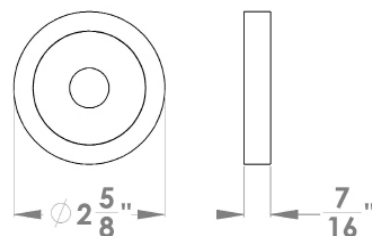

specification details

lever

round rose

square rose

Tasmania

Finish: polished stainless steel (72)

To suit standard 2 1/8" door prep

Tasmania – UER 31Q
 2 5/8 x 2 5/8 x 7/16"

Tasmania – UER 31
 Ø 2 5/8 x 7/16"

round

| | |
|----------------|----------------------------|
| UER31 PAS60 72 | passage 2 3/8" backset |
| UER31 PAS70 72 | passage 2 3/4" backset |
| UER31 PRI60 72 | privacy 2 3/8" backset |
| UER31 PRI70 72 | privacy 2 3/4" backset |
| UER31 DUM 72 | full dummy |
| UER31 DUM L 72 | half dummy left |
| UER31 DUM R 72 | half dummy right |
| UEDB 72 | deadbolt to add to passage |
| UEDBA 72 | deadbolt keyed alike |

Features UER31Q and UER31

- 3 piece rose
- concealed bolt-through fixing
- sprung
- door range 1 1/4" (31 mm) - 2" (51 mm) standard
- T- and Lip-Strike with dust box
- stainless steel faceplate
- backsets: 2 3/8" (60 mm) or 2 3/4" (70 mm)
- functions: Passage (PAS), Privacy (PRI), full dummy (DUM), dummy left (DUM L), dummy right (DUM R)
- available with UL-Latch
- 28° latch with attached face plate
- rate of satin stainless steel 304
- hub 5/16" (8 mm)
- door prep 2 1/8"
- available finish: polished stainless steel

specification details

lever

round rose

square rose