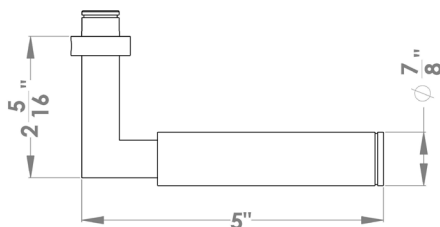

specification details

lever

round rose

square rose

Tasmania

Finish: polished stainless steel (72)

To suit standard 2 1/8" door prep

Tasmania – UER 31Q
 2 5/8 x 2 5/8 x 7/16"

Tasmania – UER 31
 Ø 2 5/8 x 7/16"

round

| | |
|----------------|----------------------------|
| UER31 PAS60 72 | passage 2 3/8" backset |
| UER31 PAS70 72 | passage 2 3/4" backset |
| UER31 PRI60 72 | privacy 2 3/8" backset |
| UER31 PRI70 72 | privacy 2 3/4" backset |
| UER31 DUM 72 | full dummy |
| UER31 DUM L 72 | half dummy left |
| UER31 DUM R 72 | half dummy right |
| UEDB 72 | deadbolt to add to passage |
| UEDBA 72 | deadbolt keyed alike |

Features UER31Q and UER31

- 3 piece rose
- concealed bolt-through fixing
- sprung
- door range 1 1/4" (31 mm) - 2" (51 mm) standard
- T- and Lip-Strike with dust box
- stainless steel faceplate
- backsets: 2 3/8" (60 mm) or 2 3/4" (70 mm)
- functions: Passage (PAS), Privacy (PRI), full dummy (DUM), dummy left (DUM L), dummy right (DUM R)
- available with UL-Latch
- 28° latch with attached face plate
- rate of satin stainless steel 304
- hub 5/16" (8 mm)
- door prep 2 1/8"
- available finish: polished stainless steel

specification details

lever

round rose

square rose