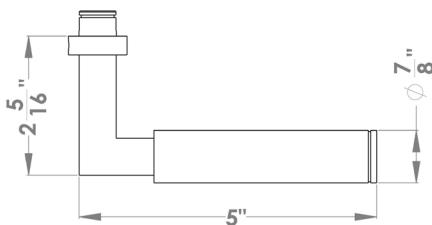

Tasmania

Finish: satin stainless steel (71)

To suit standard 2 1/8" door prep

Tasmania – UER 31Q
 2 5/8 x 2 5/8 x 7/16"

Tasmania – UER 31
 Ø 2 5/8 x 7/16"

Features UER31Q and UER31

- 3 piece rose
- concealed bolt-through fixing
- sprung
- door range 1 1/4" (31 mm) - 2" (51 mm) standard
- T- and Lip-Strike with dust box
- stainless steel faceplate
- backsets: 2 3/8" (60 mm) or 2 3/4" (70 mm)
- functions: Passage (PAS), Privacy (PRI), full dummy (DUM), dummy left (DUM L), dummy right (DUM R)
- available with UL-Latch
- 28° latch with attached face plate
- rate of satin stainless steel 304
- hub 5/16" (8 mm)
- door prep 2 1/8"
- available finish: satin stainless steel

specification details

lever

round rose

square rose

Tasmania

Finish: polished stainless steel (72)

To suit standard 2 1/8" door prep

Tasmania – UER 31Q
 2 5/8 x 2 5/8 x 7/16"

Features UER31Q and UER31

- 3 piece rose
- concealed bolt-through fixing
- sprung
- door range 1 1/4" (31 mm) - 2" (51 mm) standard
- T- and Lip-Strike with dust box
- stainless steel faceplate
- backsets: 2 3/8" (60 mm) or 2 3/4" (70 mm)
- functions: Passage (PAS), Privacy (PRI), full dummy (DUM), dummy left (DUM L), dummy right (DUM R)
- available with UL-Latch
- 28° latch with attached face plate
- rate of satin stainless steel 304
- hub 5/16" (8 mm)
- door prep 2 1/8"
- available finish: polished stainless steel

specification details

lever

round rose

square rose