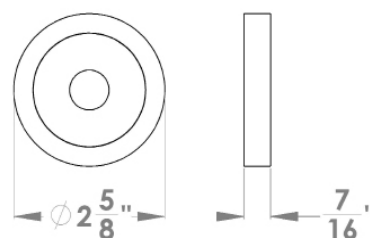

Tasmania

Finish: satin stainless steel (71)

To suit standard 2 1/8" door prep

Tasmania – UER 31Q
 2 5/8 x 2 5/8 x 7/16"

Tasmania – UER 31
 Ø 2 5/8 x 7/16"

Features UER31Q and UER31

- 3 piece rose
- concealed bolt-through fixing
- sprung
- door range 1 1/4" (31 mm) - 2" (51 mm) standard
- T- and Lip-Strike with dust box
- stainless steel faceplate
- backsets: 2 3/8" (60 mm) or 2 3/4" (70 mm)
- functions: Passage (PAS), Privacy (PRI), full dummy (DUM), dummy left (DUM L), dummy right (DUM R)
- available with UL-Latch
- 28° latch with attached face plate
- rate of satin stainless steel 304
- hub 5/16" (8 mm)
- door prep 2 1/8"
- available finish: satin stainless steel

specification details

lever

round rose

square rose

Tasmania

Finish: polished stainless steel (72)

To suit standard 2 1/8" door prep

Tasmania – UER 31Q
 2 5/8 x 2 5/8 x 7/16"

Features UER31Q and UER31

- 3 piece rose
- concealed bolt-through fixing
- sprung
- door range 1 1/4" (31 mm) - 2" (51 mm) standard
- T- and Lip-Strike with dust box
- stainless steel faceplate
- backsets: 2 3/8" (60 mm) or 2 3/4" (70 mm)
- functions: Passage (PAS), Privacy (PRI), full dummy (DUM), dummy left (DUM L), dummy right (DUM R)
- available with UL-Latch
- 28° latch with attached face plate
- rate of satin stainless steel 304
- hub 5/16" (8 mm)
- door prep 2 1/8"
- available finish: polished stainless steel

specification details

lever

round rose

square rose