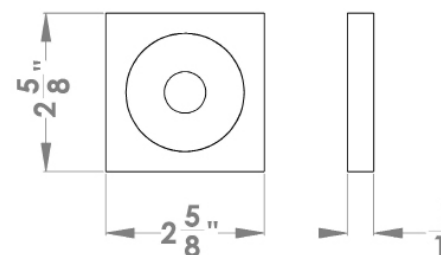

specification details

lever

round rose

square rose

Tasmania

Finish: polished stainless steel (72)

To suit standard 2 1/8" door prep

Tasmania – UER 31Q
 2 5/8 x 2 5/8 x 7/16"